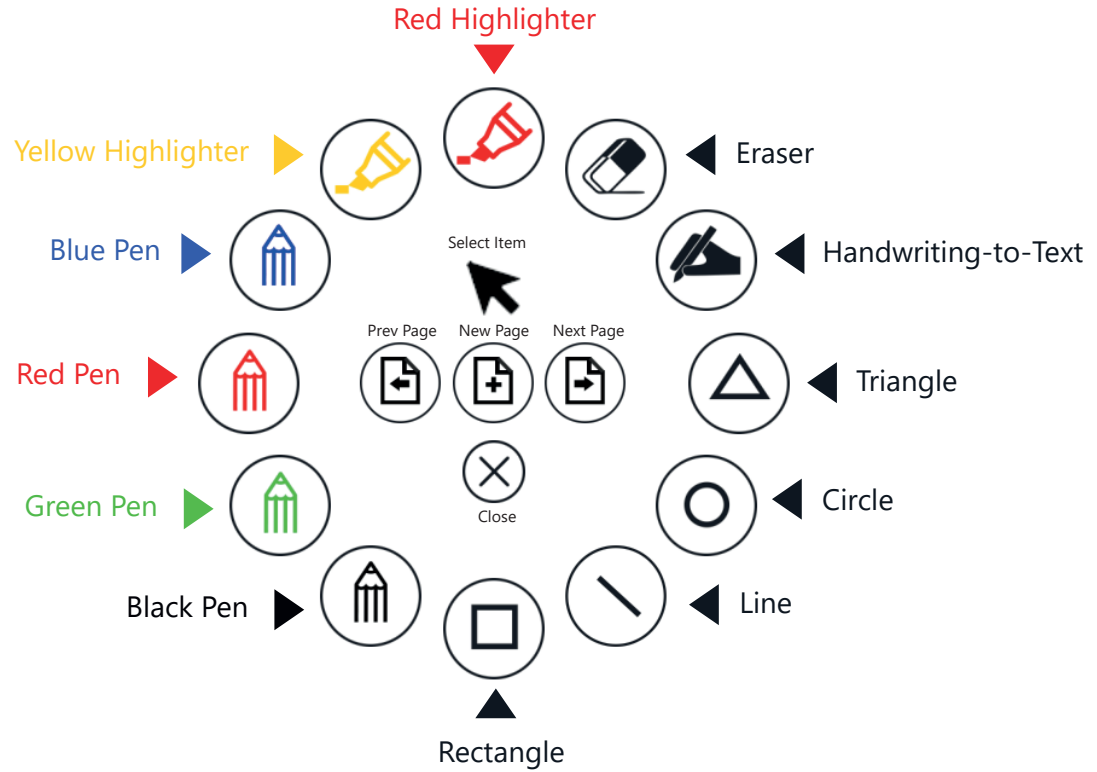

iBoardTouch

INTERACTIVITY | INNOVATION | COLLABORATION

IWB Pro

QUICK REFERENCE GUIDE

Resource Bank

Session Tools

Desktop

Session Tools

Session Tools

Session Tools

Solid Colour

Grid

Spot Shadow

Lined

Patterned

Meetings

Board in Board

Screenshot

Black Screen

Chart

Table

Annoscript

Quick Pen

Mandala

Image Ocr

Web View

Split Screen

Slide Show

Session Tools