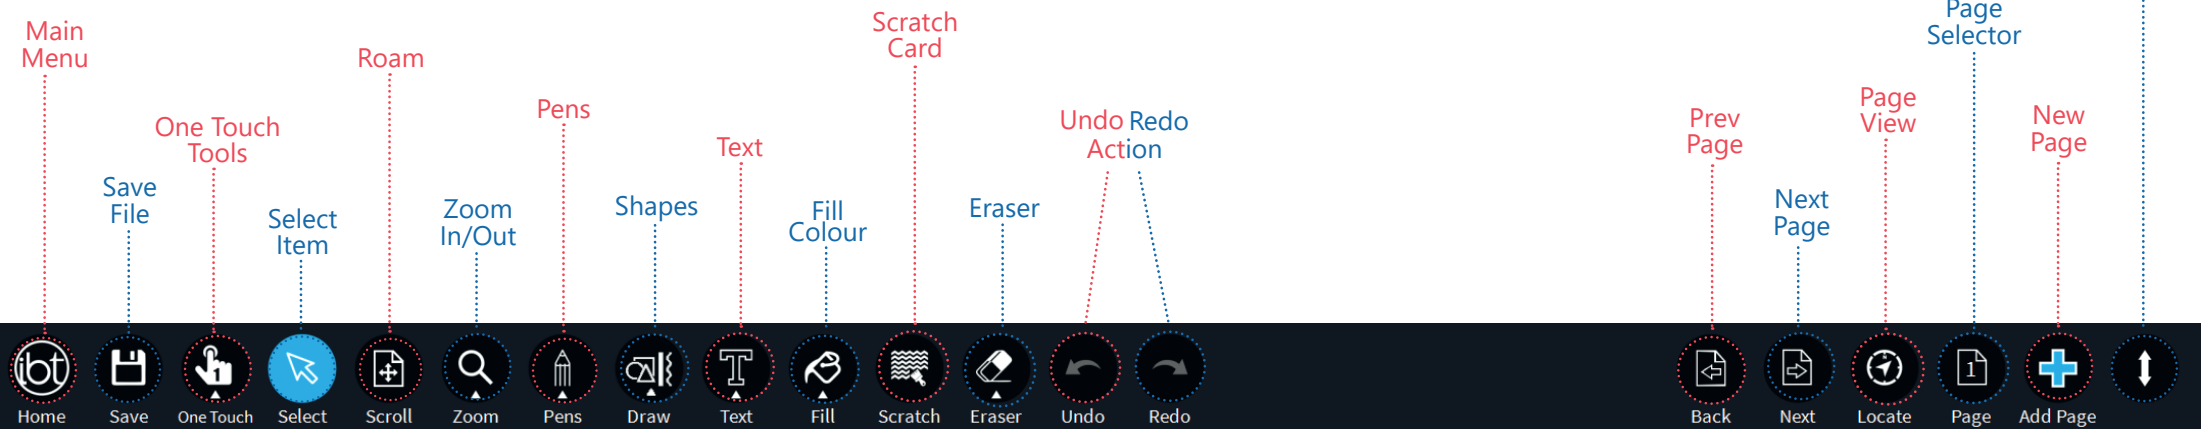

iBoardTouch

INTERACTIVITY | INNOVATION | COLLABORATION

IWB Pro

QUICK REFERENCE GUIDE

Resource Bank

Session Tools

Desktop

Session Tools

Session Tools

Session Tools

Solid Colour

Grid

Spot Shadow

Lined

Patterned

Meetings

Board in Board

Screenshot

Black Screen

Chart

Table

Annoscript

Quick Pen

Mandala

Image Ocr

Web View

Split Screen

Slide Show

Session Tools